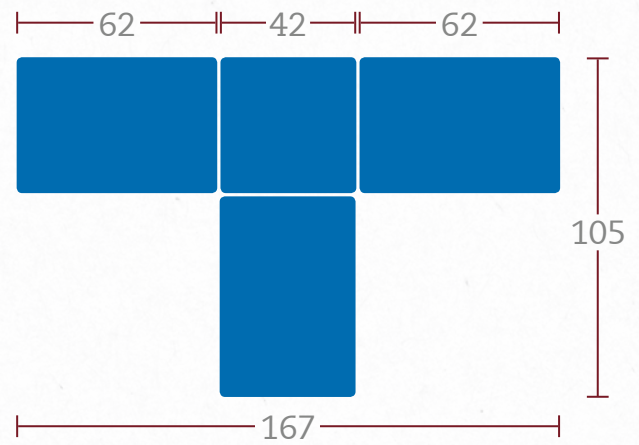

Required space Live Camper (cm)

Height

Width (from above)

in a VW Bus (example)